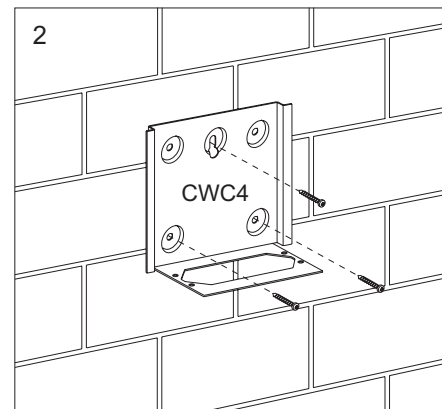

CWO xx

For more information please contact:

2CMC812005M0201, February 2012

ABB AB
 Cewe-Control
 Box 1005
 SE-611 29 NYKÖPING, Sweden
 Tel: +46 155 29 50 00
 Fax: +46 155 28 81 10
 www.abb.com

Power and productivity
 for a better world™ **ABB**