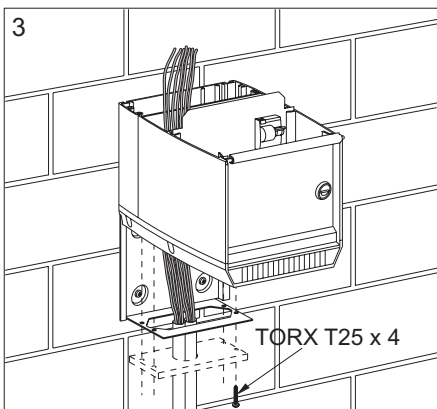

CWO xx

For more information please contact:

2CMC812005M0201, February 2012

ABB AB
 Cewe-Control
 Box 1005
 SE-611 29 NYKÖPING, Sweden
 Tel: +46 155 29 50 00
 Fax: +46 155 28 81 10
 www.abb.com

Power and productivity
 for a better world™ **ABB**