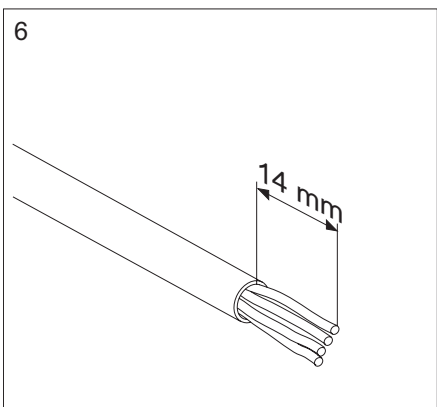

CWO xx

For more information please contact:

2CMC812005M0201, February 2012

ABB AB
 Cewe-Control
 Box 1005
 SE-611 29 NYKÖPING, Sweden
 Tel: +46 155 29 50 00
 Fax: +46 155 28 81 10
 www.abb.com

Power and productivity
 for a better world™ **ABB**